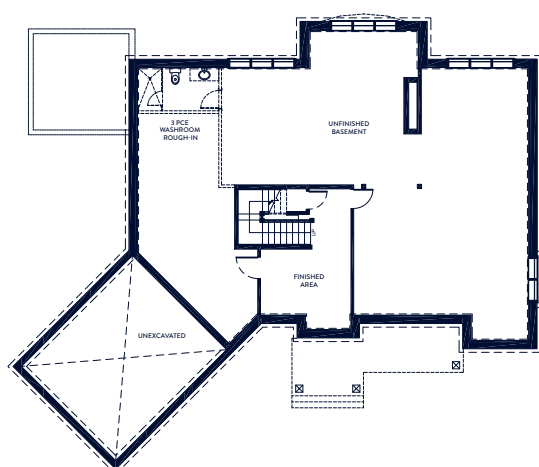

MAIN FLOOR

SECOND FLOOR

BASEMENT

WOODRUFF

4 Bedrooms ~ 2.5 Bathrooms

Total ~ 3320 sq.ft.

CLASSIC