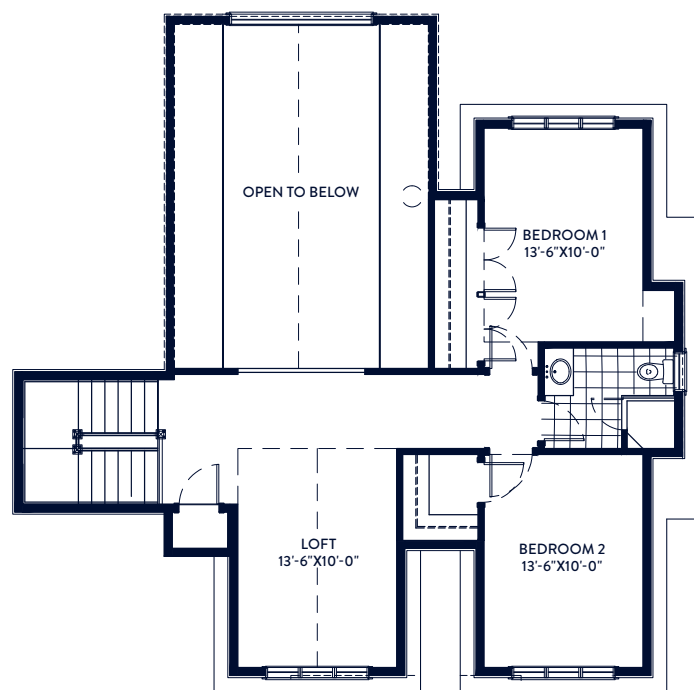

MAIN FLOOR

SECOND FLOOR

BASEMENT

WOODRUFF

4 Bedrooms ~ 2.5 Bathrooms

Total ~ 3320 sq.ft.

CLASSIC