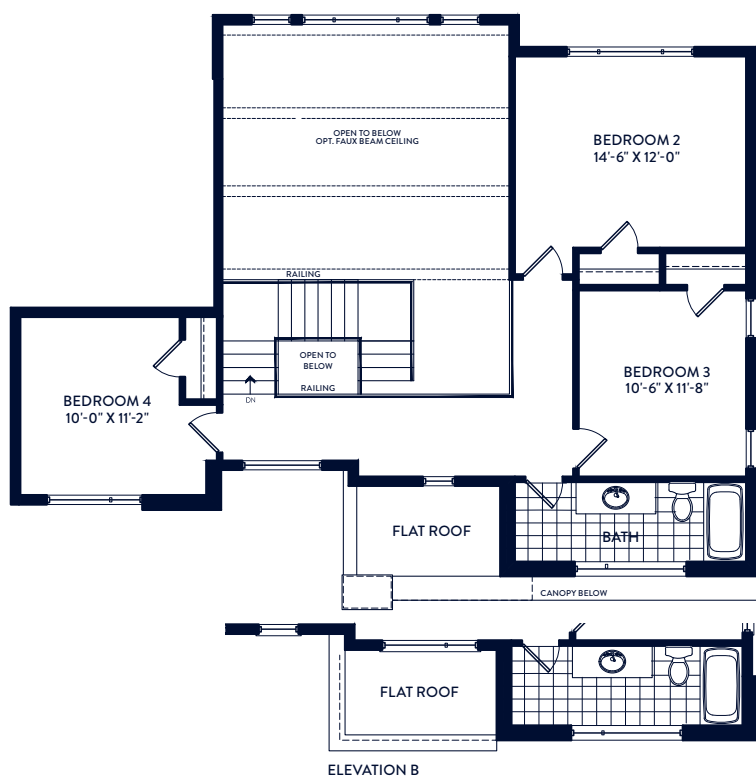

MAIN FLOOR

SECOND FLOOR

BASEMENT

**VIOLET**

4 Bedrooms ~ 2.5 Bathrooms

Total ~ 2861 sq.ft.

CONTEMPORARY