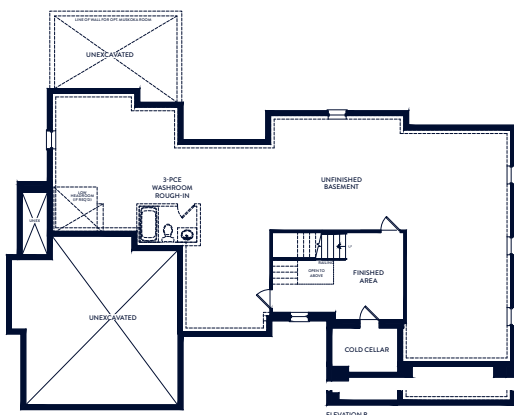

MAIN FLOOR

SECOND FLOOR

BASEMENT

**VIOLET**

4 Bedrooms ~ 2.5 Bathrooms

Total ~ 2861 sq.ft.

CONTEMPORARY