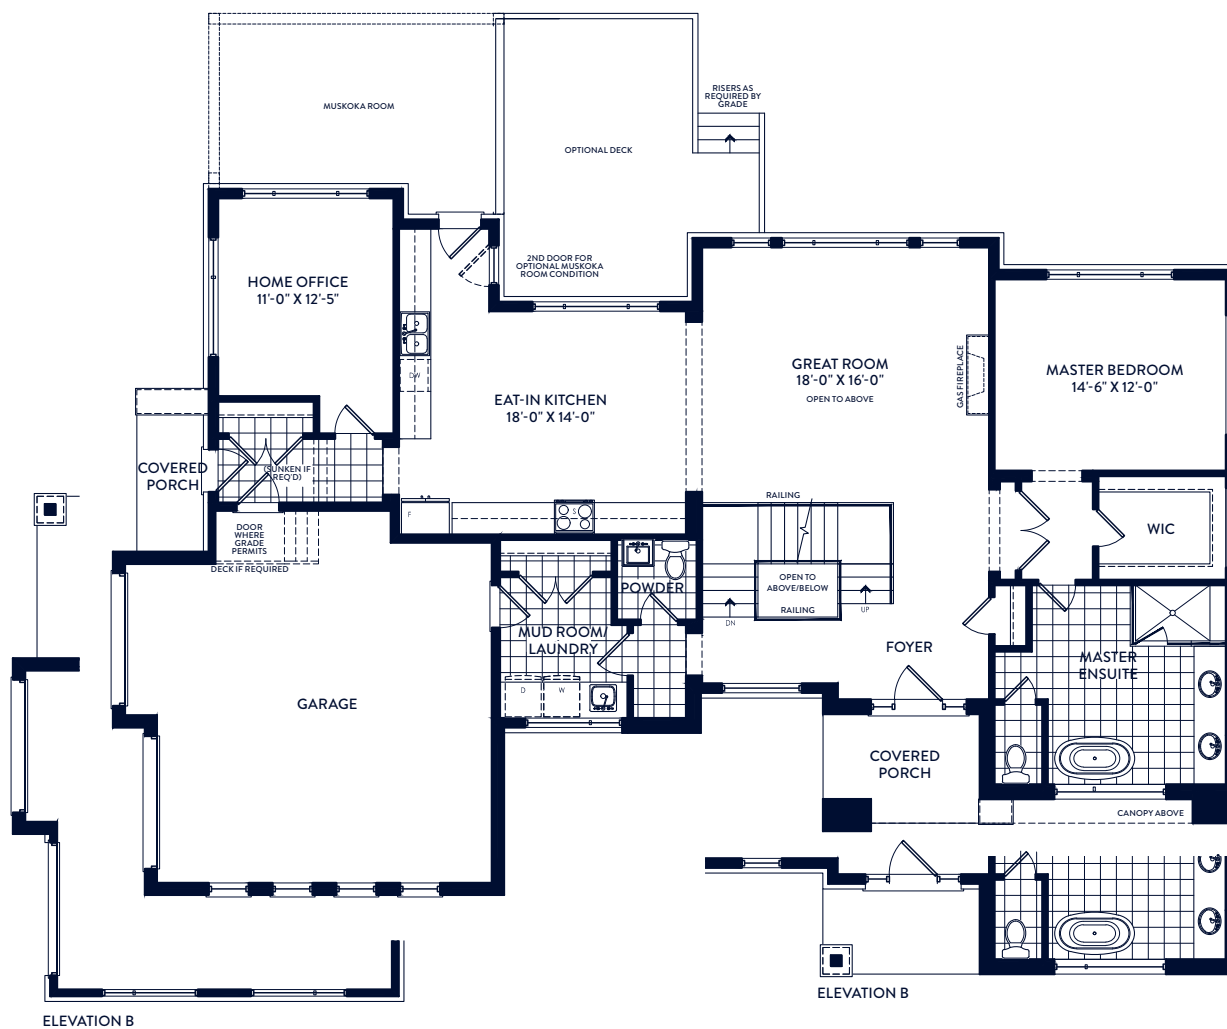

MAIN FLOOR

SECOND FLOOR

BASEMENT

**VIOLET**

4 Bedrooms ~ 2.5 Bathrooms

Total ~ 2861 sq.ft.

CONTEMPORARY