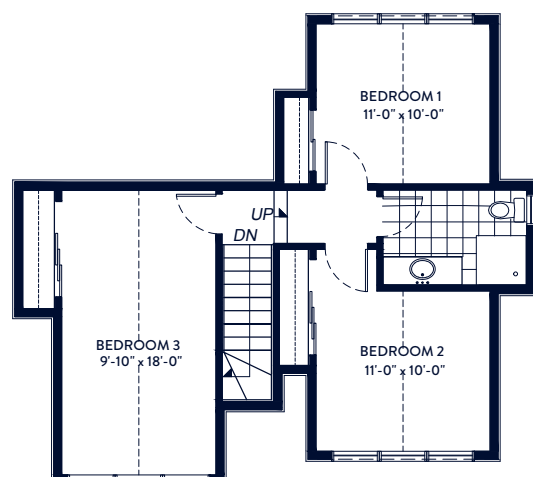

MAIN FLOOR

SECOND FLOOR

BASEMENT

TAMARACK

4 Bedrooms ~ 2.5 Bathrooms

Total ~ 2350 sq.ft.

CLASSIC