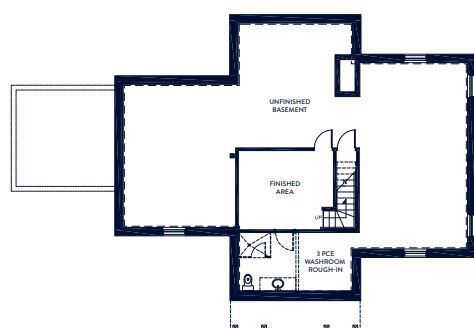

MAIN FLOOR

SECOND FLOOR

BASEMENT

TAMARACK

4 Bedrooms ~ 2.5 Bathrooms

Total ~ 2350 sq.ft.

CLASSIC