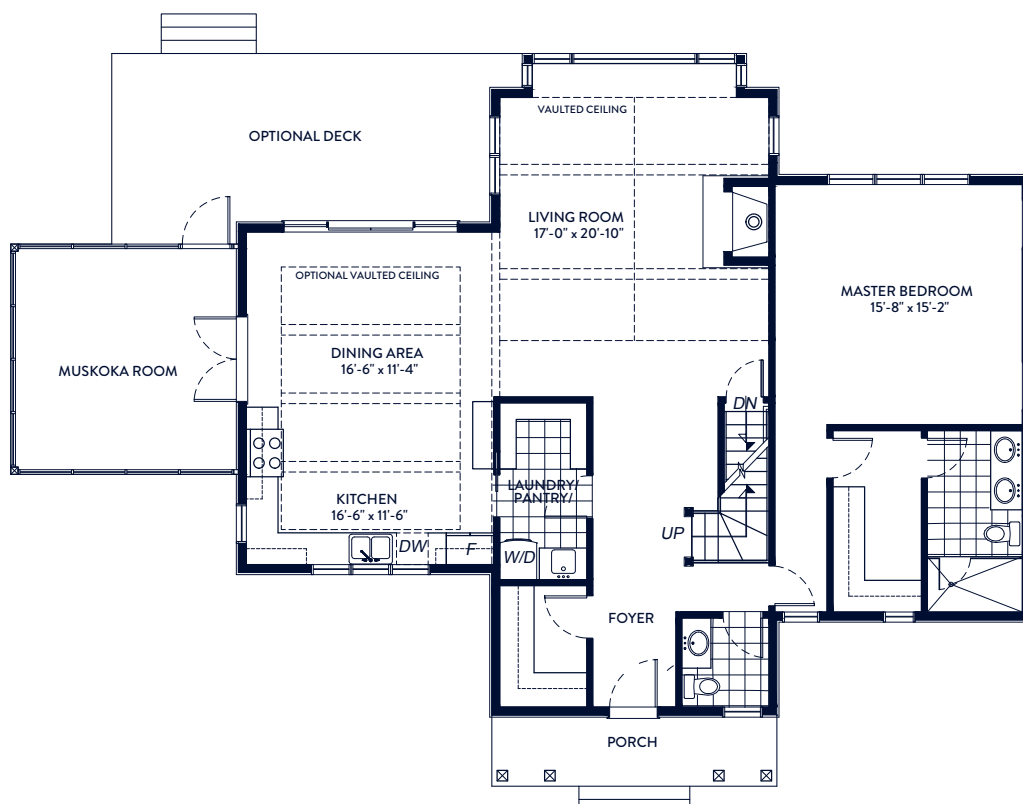

MAIN FLOOR

SECOND FLOOR

BASEMENT

TAMARACK

4 Bedrooms ~ 2.5 Bathrooms

Total ~ 2350 sq.ft.

CLASSIC