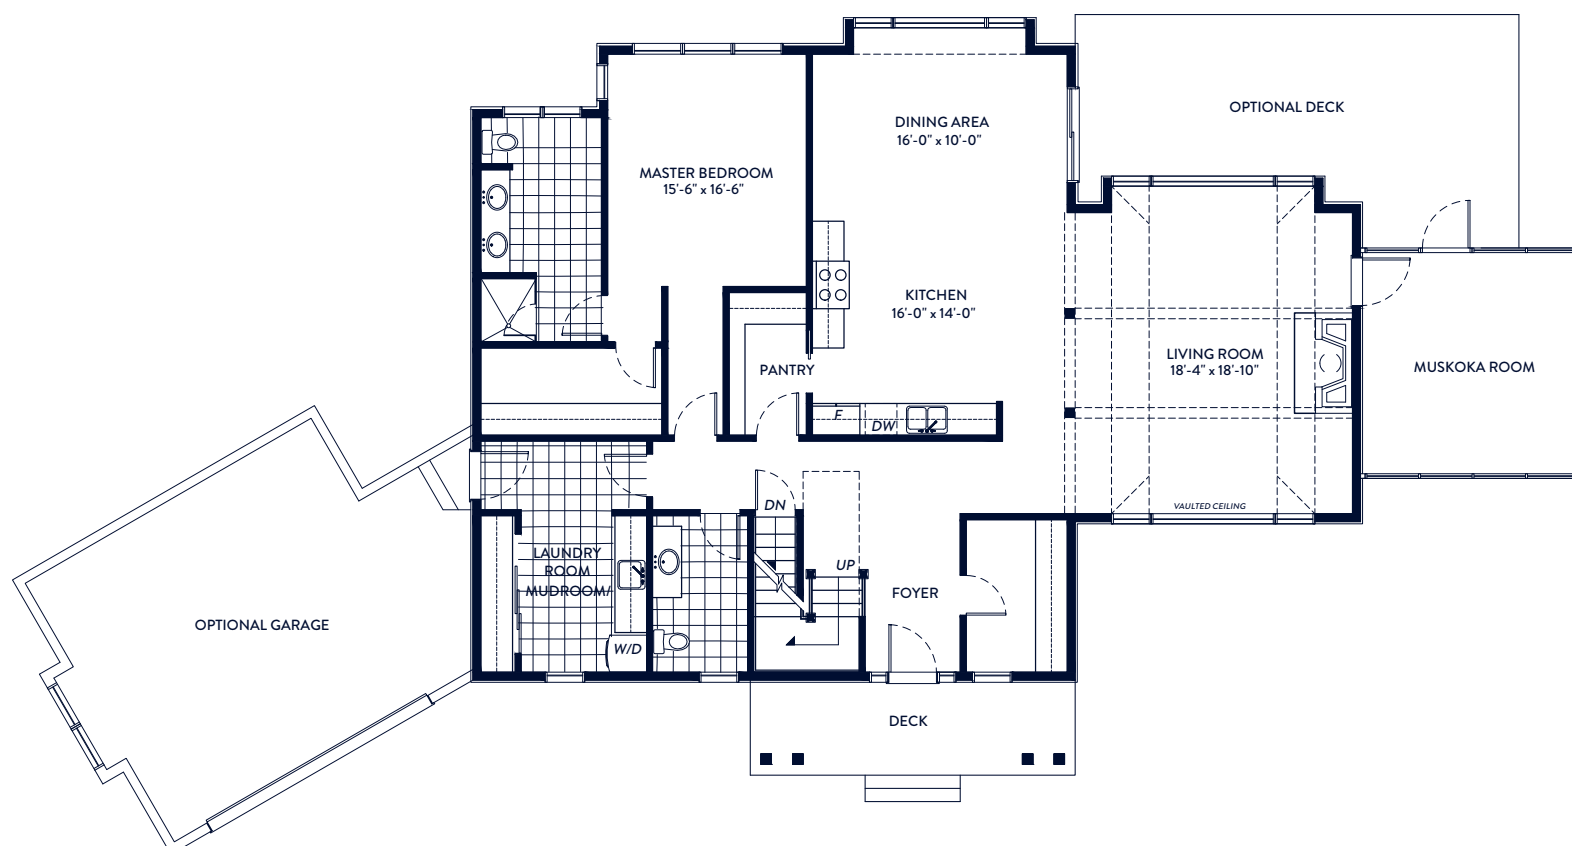

MAIN FLOOR

SECOND FLOOR

BASEMENT

HONEYSUCKLE

3 Bedrooms ~ 2.5 Bathrooms

Total ~ 2775 sq.ft.

CLASSIC