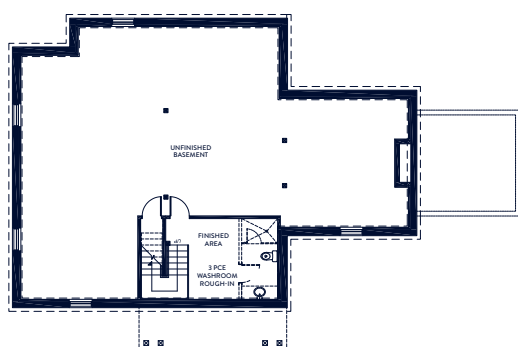

MAIN FLOOR

SECOND FLOOR

BASEMENT

HONEYSUCKLE

3 Bedrooms ~ 2.5 Bathrooms

Total ~ 2775 sq.ft.

CLASSIC