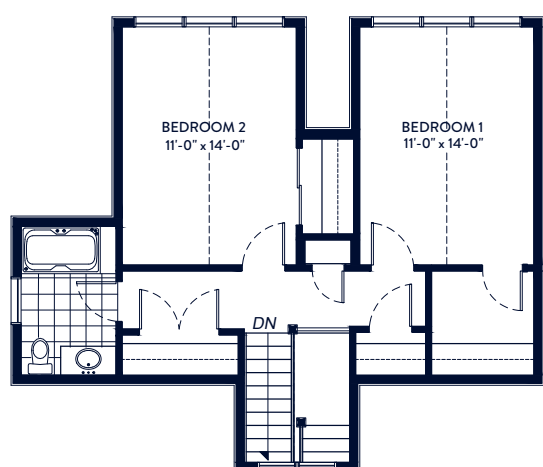

MAIN FLOOR

SECOND FLOOR

BASEMENT

HONEYSUCKLE

3 Bedrooms ~ 2.5 Bathrooms

Total ~ 2775 sq.ft.

CLASSIC