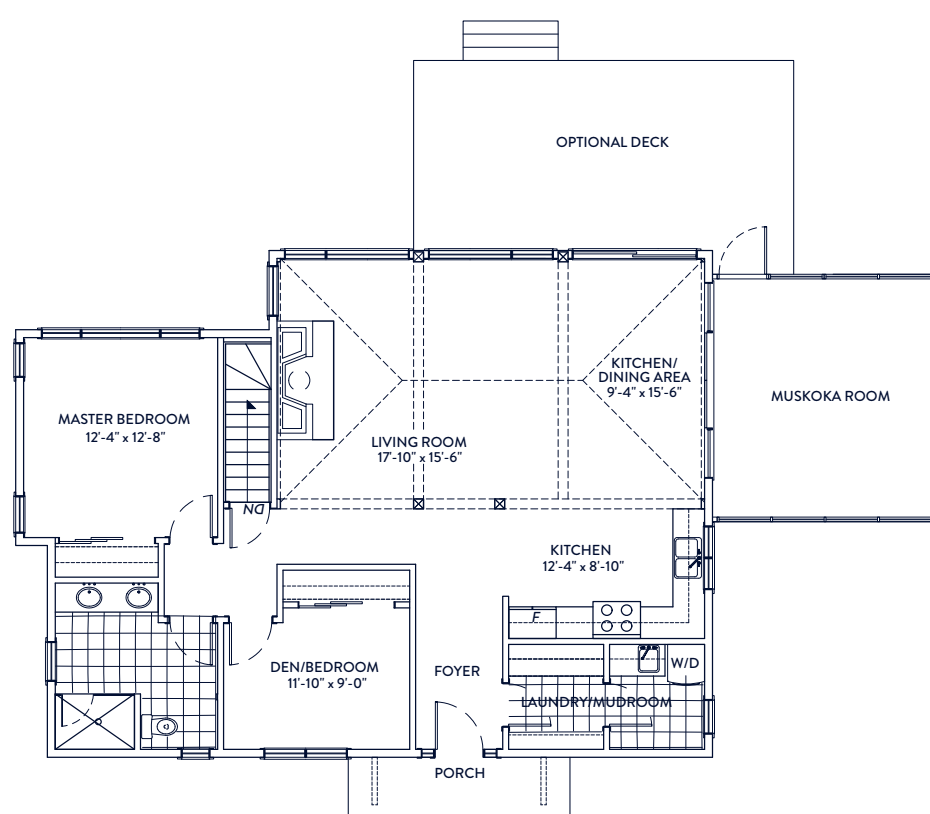

MAIN FLOOR

BASEMENT

ELDERBERRY

2 Bedrooms ~ 1 Bathrooms

Total ~ 1475 sq.ft.