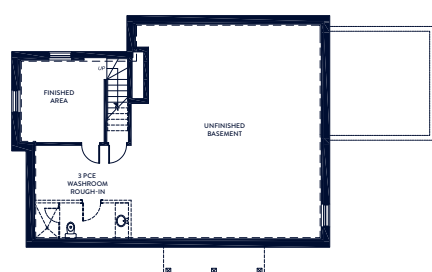

MAIN FLOOR

BASEMENT

ELDERBERRY

2 Bedrooms ~ 1 Bathrooms

Total ~ 1475 sq.ft.