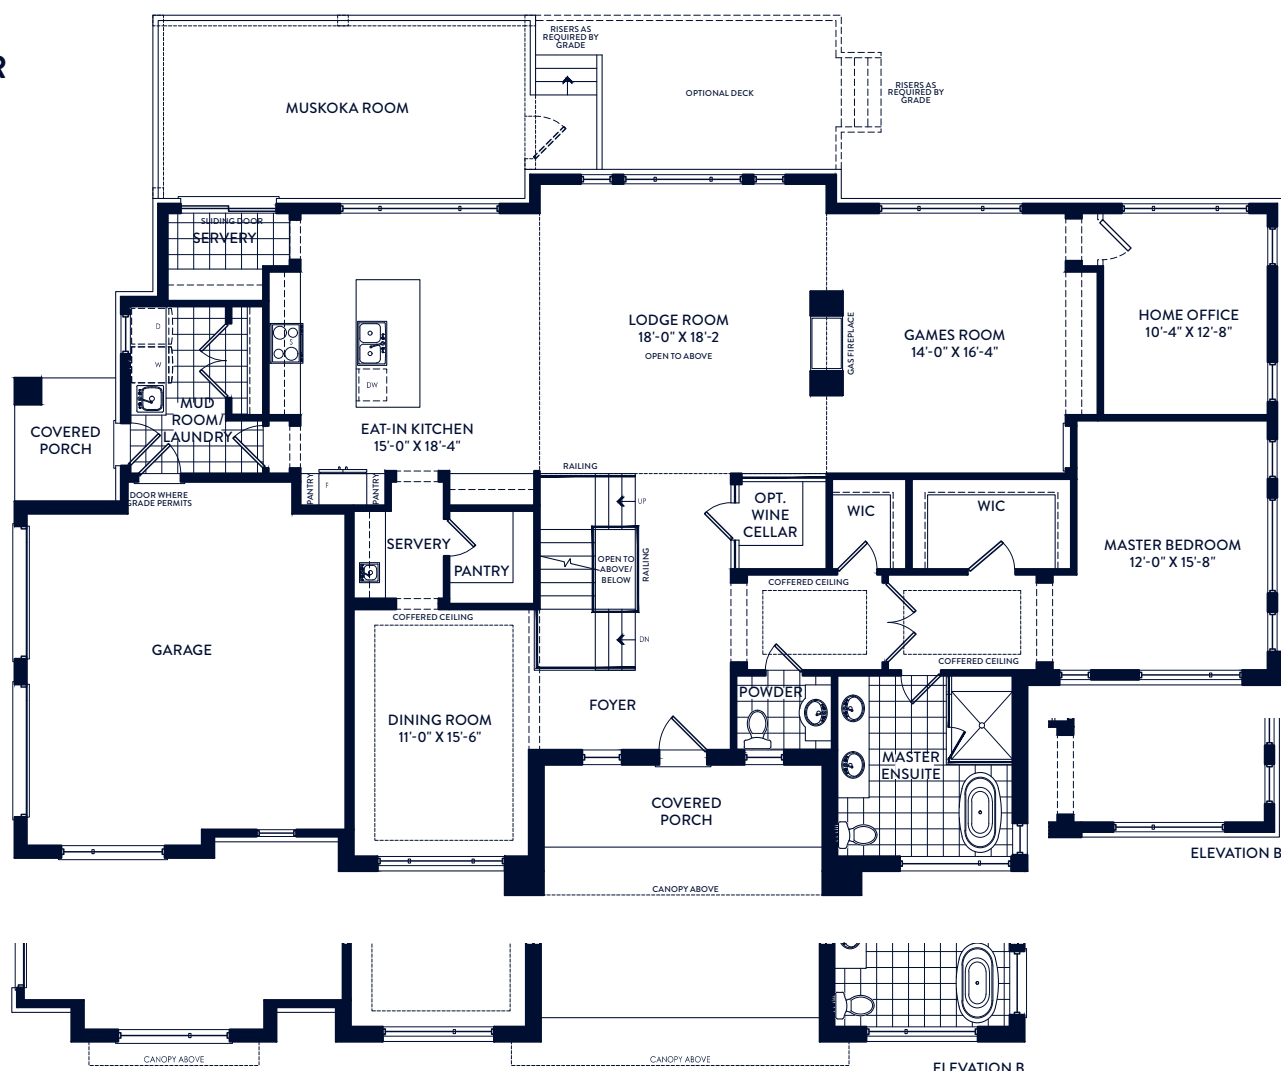

**MAIN FLOOR**

**SECOND FLOOR**

**BASEMENT**

**AZURE**

4 Bedrooms ~ 3.5 Bathrooms

Total ~ 3703 sq.ft.

CONTEMPORARY