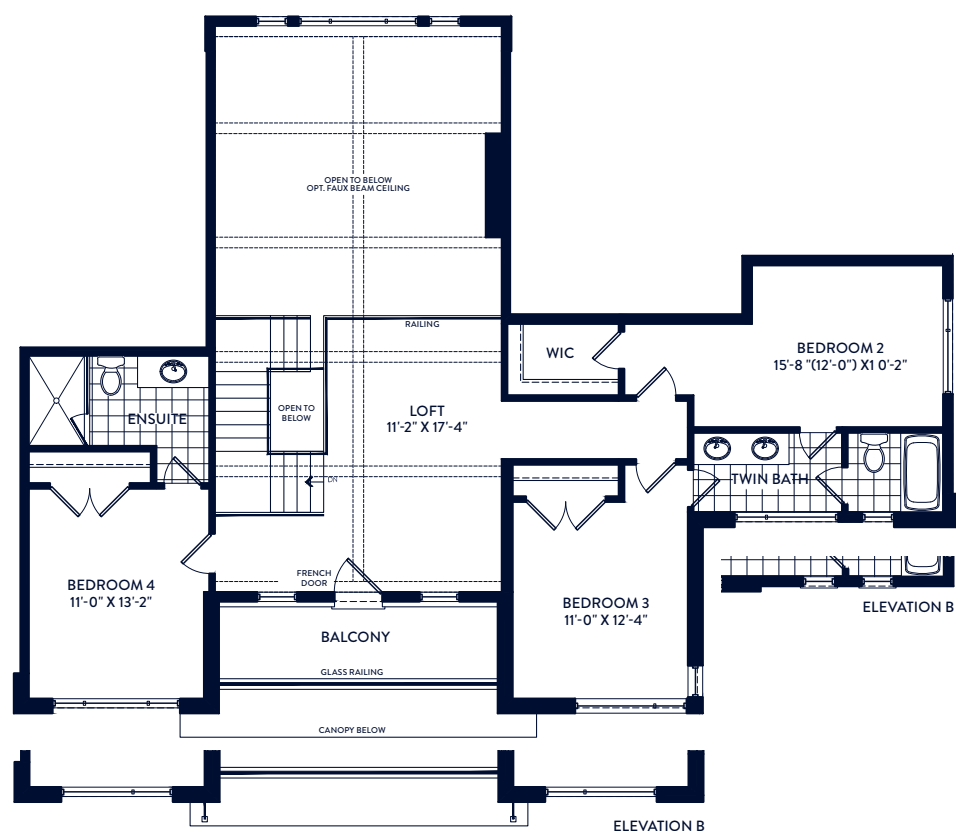

**MAIN FLOOR**

**SECOND FLOOR**

**BASEMENT**

**AZURE**

4 Bedrooms ~ 3.5 Bathrooms

Total ~ 3703 sq.ft.

CONTEMPORARY