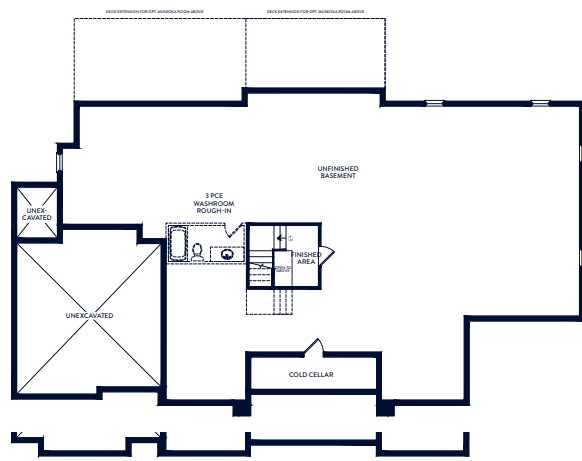

**MAIN FLOOR**

**SECOND FLOOR**

**BASEMENT**

**AZURE**

4 Bedrooms ~ 3.5 Bathrooms

Total ~ 3703 sq.ft.

CONTEMPORARY